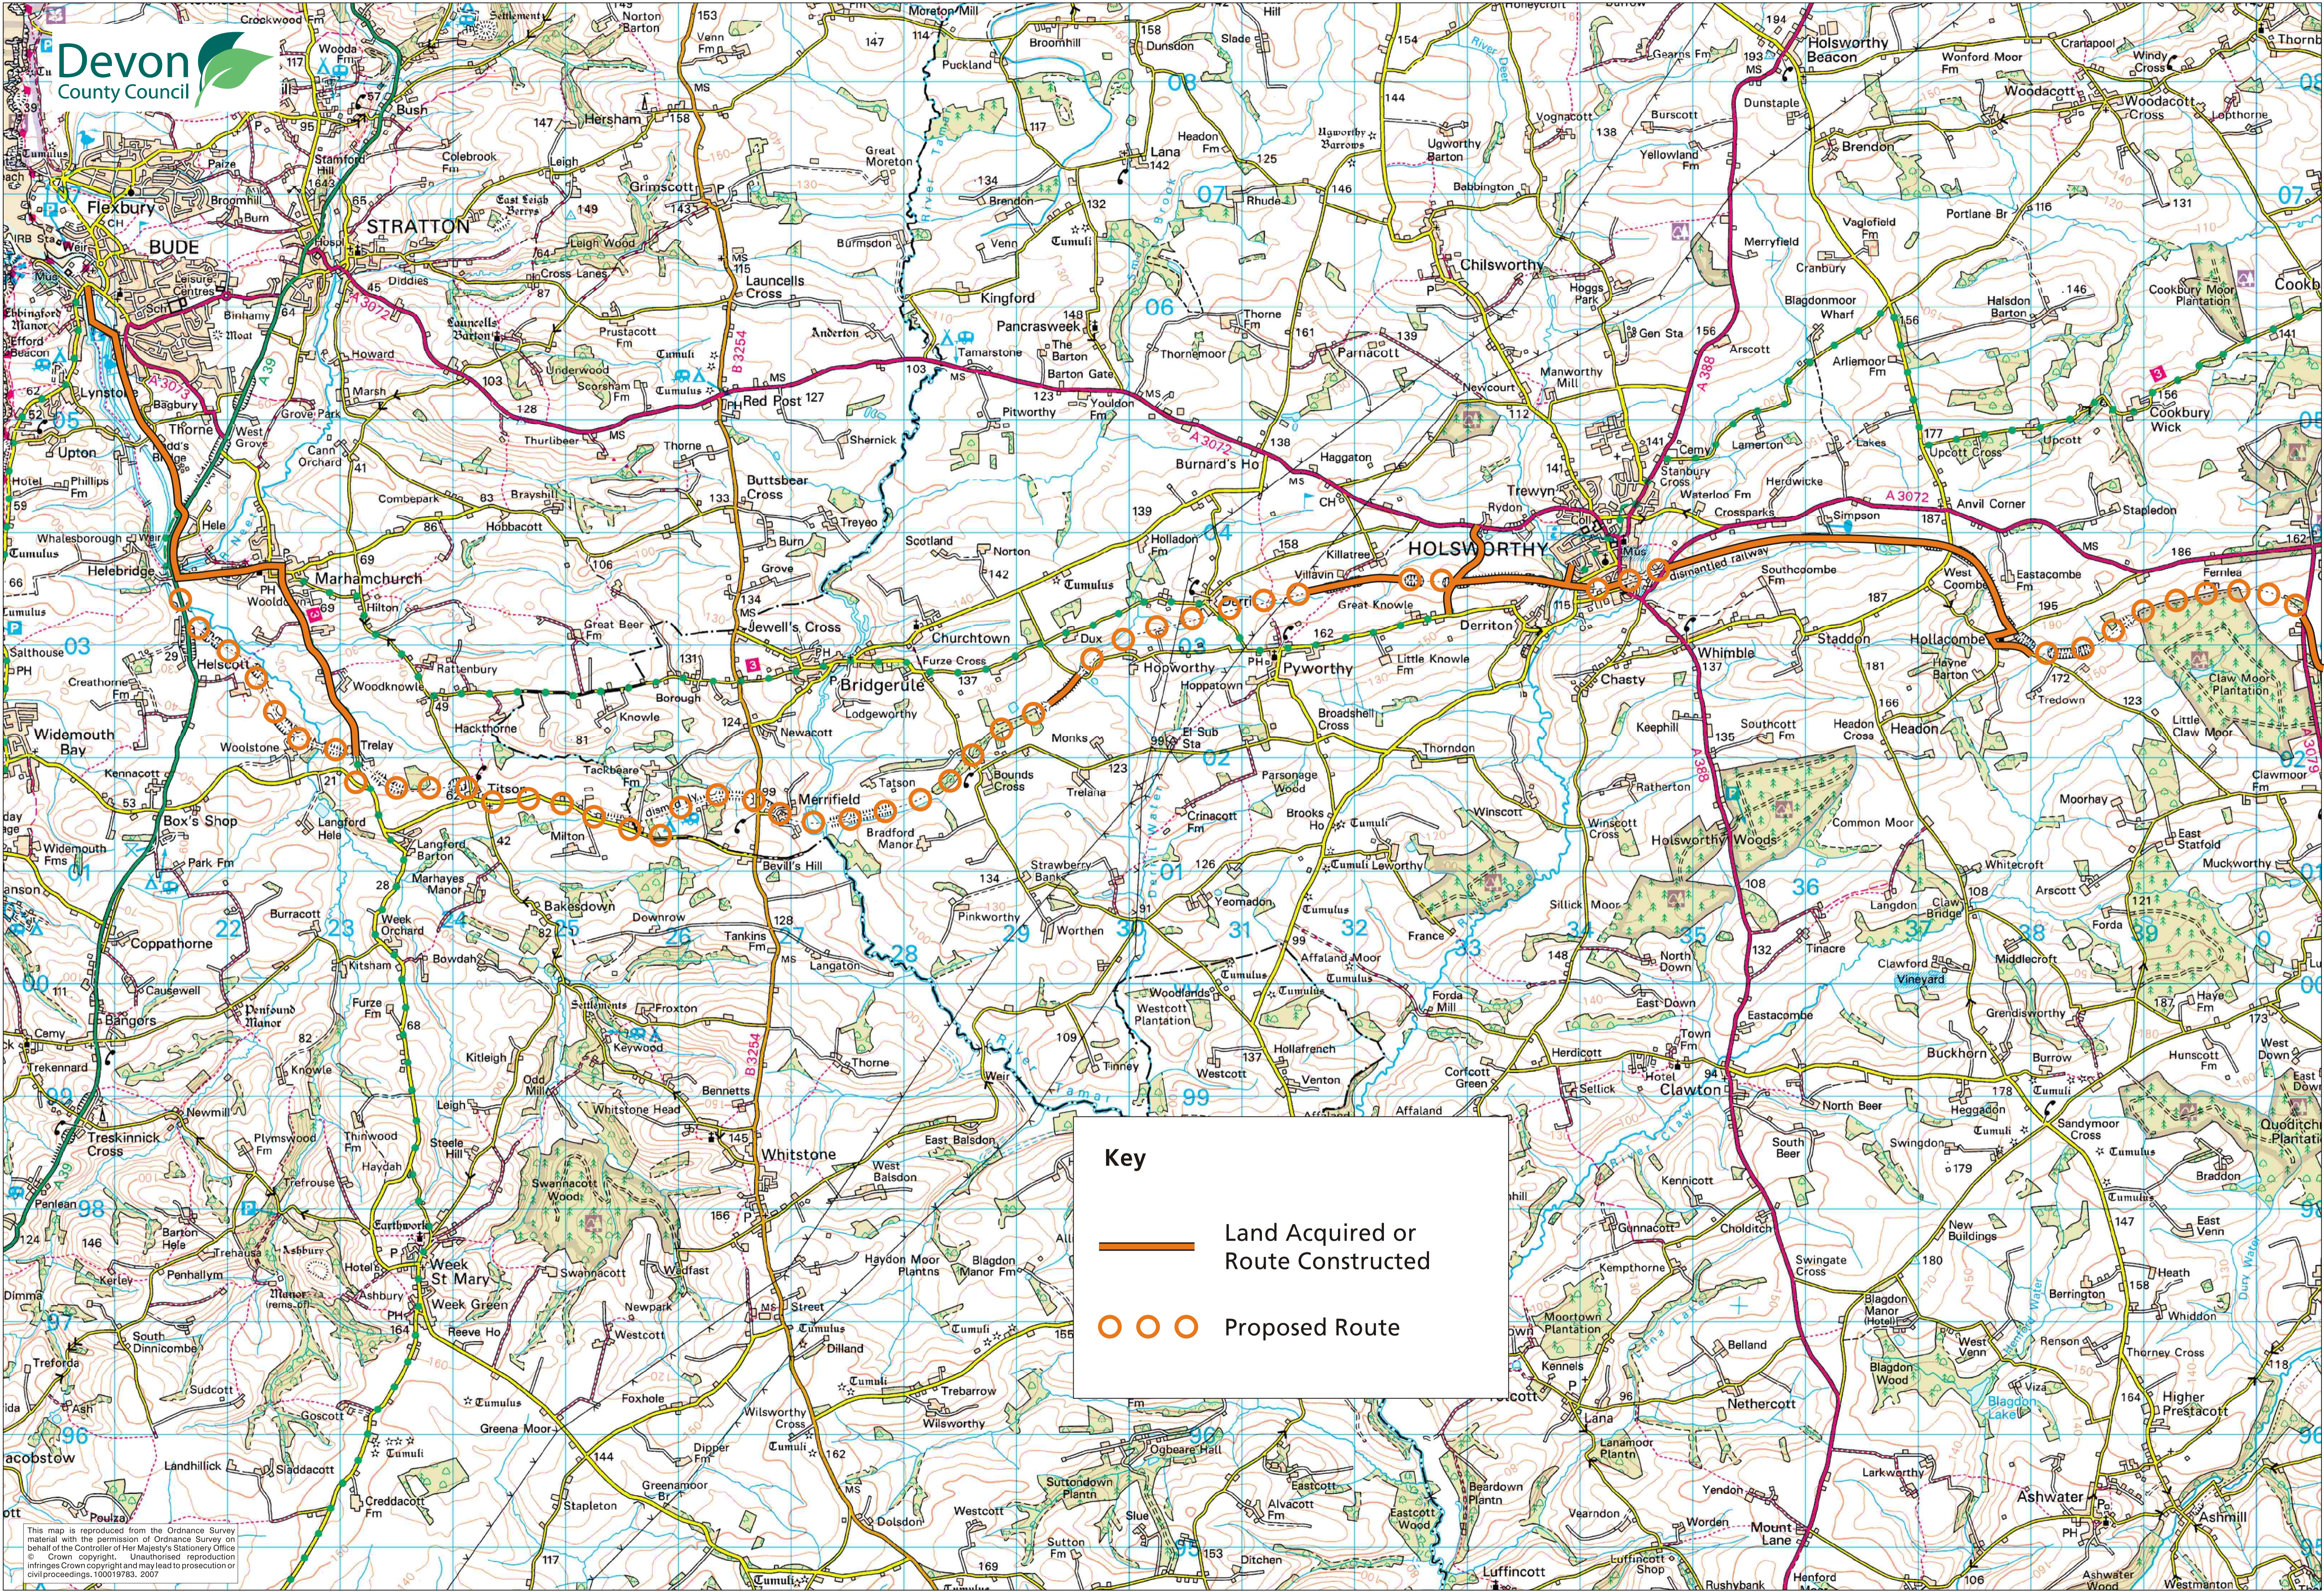

Key

- Land Acquired or Route Constructed
- - - Proposed Route