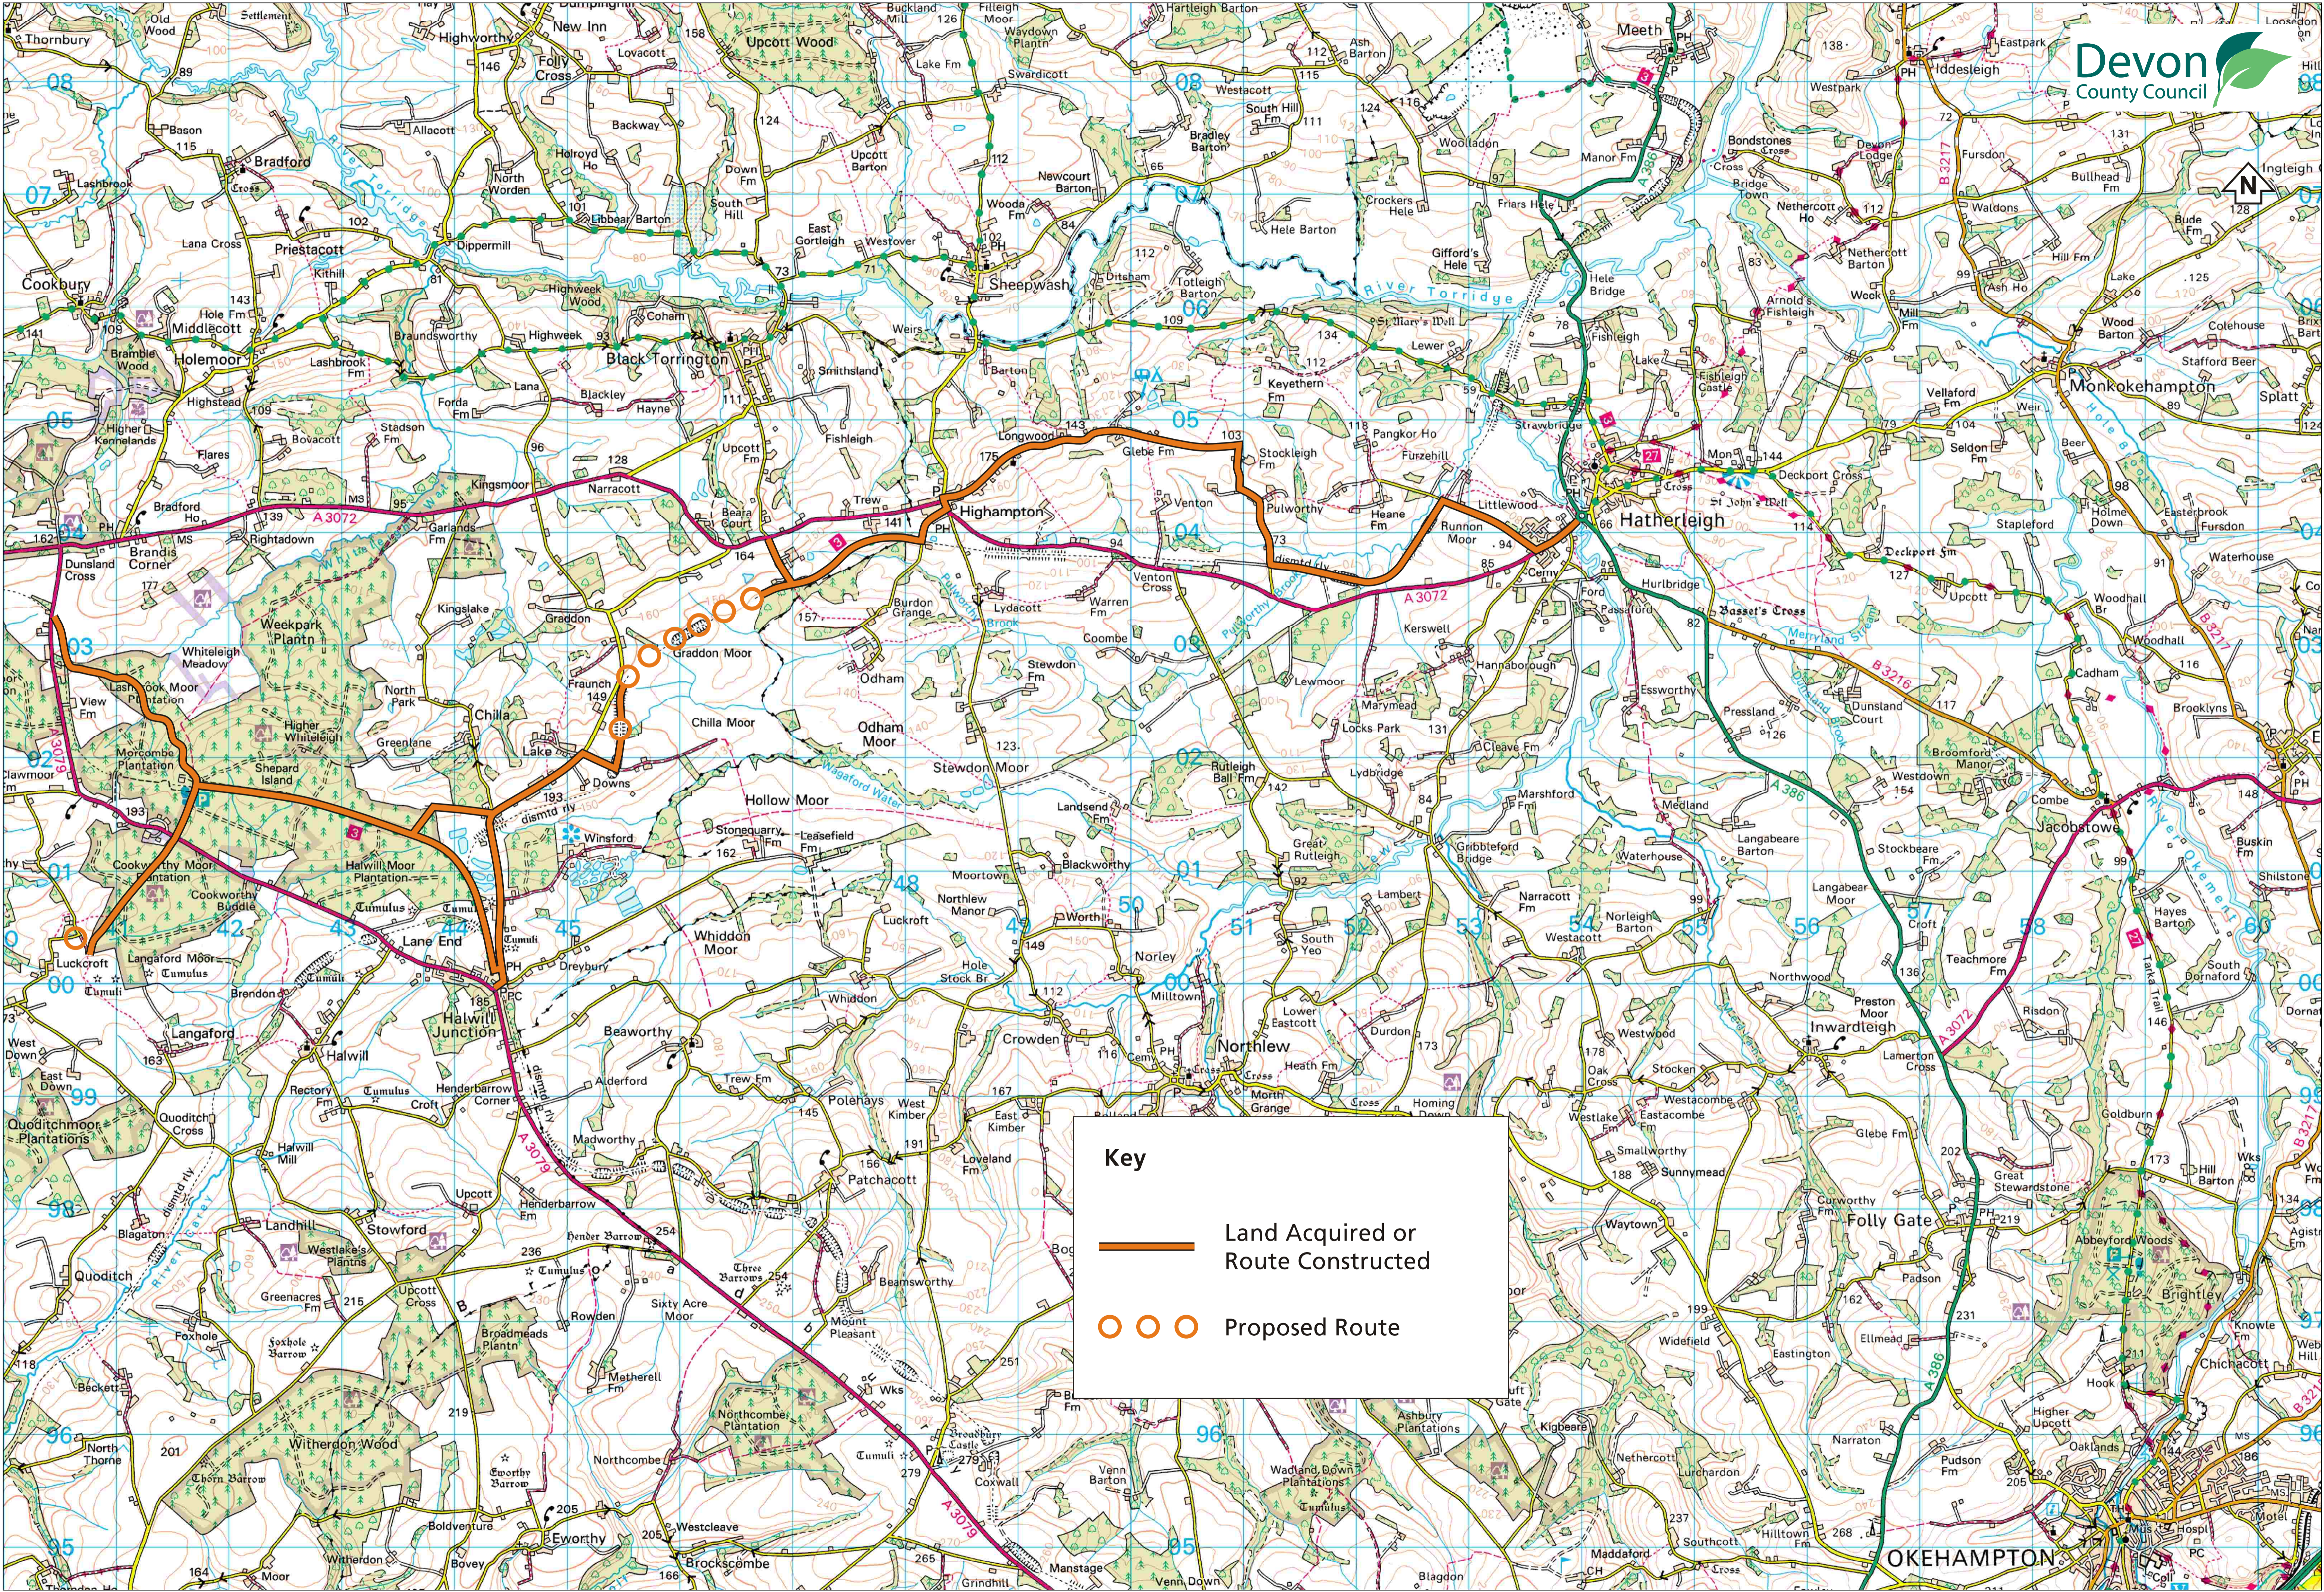

Key

-  Land Acquired or Route Constructed
-  Proposed Route

Key

- Land Acquired or Route Constructed
- - - Proposed Route

This map is reproduced from the Ordnance Survey material with the permission of Ordnance Survey on behalf of the Controller of Her Majesty's Stationery Office. Crown copyright. Unauthorised reproduction infringes Crown copyright and may lead to prosecution or civil proceedings. 100019783, 2007